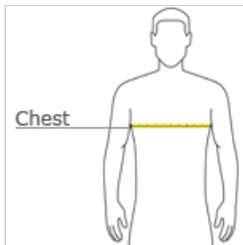

BELLA+CANVAS

BELLA+CANVAS® Unisex Sponge Fleece Pullover Hoodie. BC3719

- Retail fit
- Tear-away label
- White drawcords
- Side seamed
- Kangaroo pockets
- Rib knit cuffs and hem
- Solid Colors and Heather Colors: 8-ounce, 52/48 Airlume combed and ring spun cotton/poly fleece, 32 singles
- Athletic Heather: 8-ounce, 90/10 Airlume combed and ring spun cotton/poly fleece, 32 singles
- Heather Navy: 8-ounce, 60/40 Airlume combed and ring spun cotton/poly fleece, 32 singles
- DTG Colors: 8-ounce, 70/30 Airlume combed and ring spun cotton/poly fleece with 100% cotton face for printability

front

back

CARE INSTRUCTIONS

Machine wash warm, inside out, with like colors. Only non-chlorine bleach. Tumble dry low. Medium iron. Do not iron decoration. Do not dry clean.

HOW TO MEASURE

CHEST WIDTH
Measure under the arm and around the fullest part of the chest with arms down, keeping tape horizontal.

SIZE CHART

	XS	S	M	L	XL	2XL
Chest	31-34	34-37	38-41	42-45	46-49	50-53

COLOR INFORMATION

Please note: PMS code information is shown only when an exact match is available.

										
Ash PMS 428CP	Athletic Heather PMS COOL GREY 5UP	Black PMS Black C	Black Heather PMS Black 7CP	DTG Black PMS BLACK 3C	DTG Dark Grey PMS COOL GREY 11CP	DTG White PMS WHITE C	Dark Grey PMS 432CP	Dark Grey Heather PMS 7540CP	Deep Heather PMS 2333CP	Heather Deep Teal PMS 7699C
									White	
Heather Forest PMS 567U	Heather Navy PMS 296UP	Heather True Royal PMS 2388U	Maroon PMS 7643C	Military Green PMS 2410C	Navy PMS 533C	Peach PMS 2016UP	Red PMS 200C	True Royal PMS 7684CP		